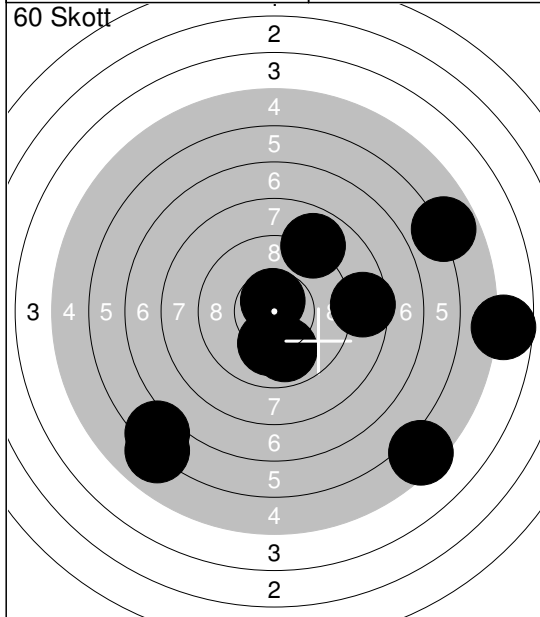

1:	4.7	→
2:	6.0	↙
3:	8.5	→
4:	6.3	↙
5:	*10.7	↑
6:	5.4	↘
7:	9.9	↓
8:	10.1	↓
9:	8.9	↗
10:	5.8	↗
Serie		76.3
Total		76.3